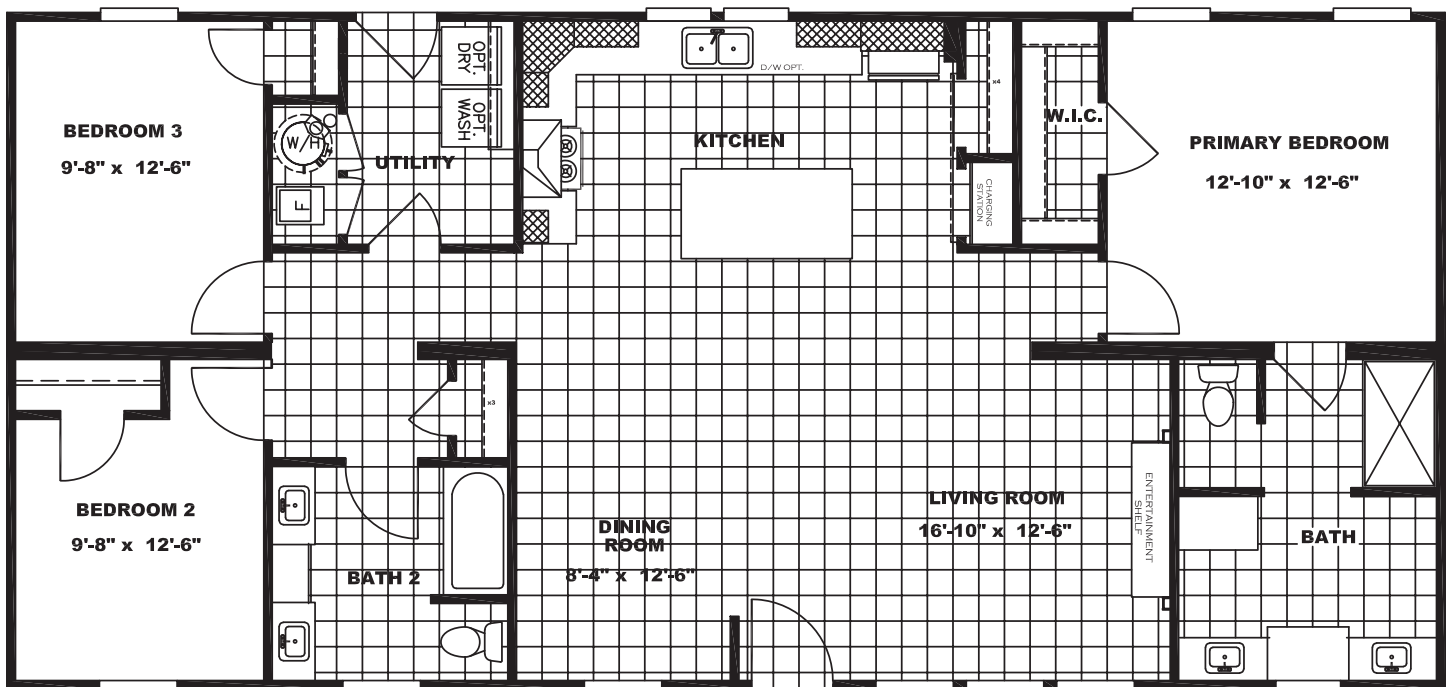

RANGER

SERIES

The Breeze

SSR28563AH23 | 3 beds | 2 baths | 1,474 sq. ft.

Constructed with eBuilt Standards

The home series, floor plans, photos, renderings, specifications, features, pricing, materials and availability shown will vary by retailer and state, and are subject to change without notice.