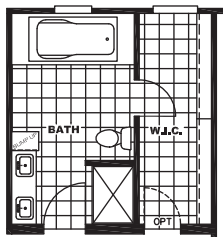

## Winchester Flex

CMQ32724AH / 4 beds / 2 baths / 2,160 sq. ft.

OPT. WALK IN SHOWER BATH

FORMAL DINING ROOM OPT  
(REPLACES FLEX-ROOM)

BEDROOM 5 OPT  
(REPLACES FLEX-ROOM)

WINCHESTER KITCHEN OPT

OPT. GLAMOUR BATH

OPT. TILE SHOWER BATH

This home is built to eBuilt standards.

The home series, floor plans, photos, renderings, specifications, features, pricing, materials and availability shown will vary by retailer and state, and are subject to change without notice.