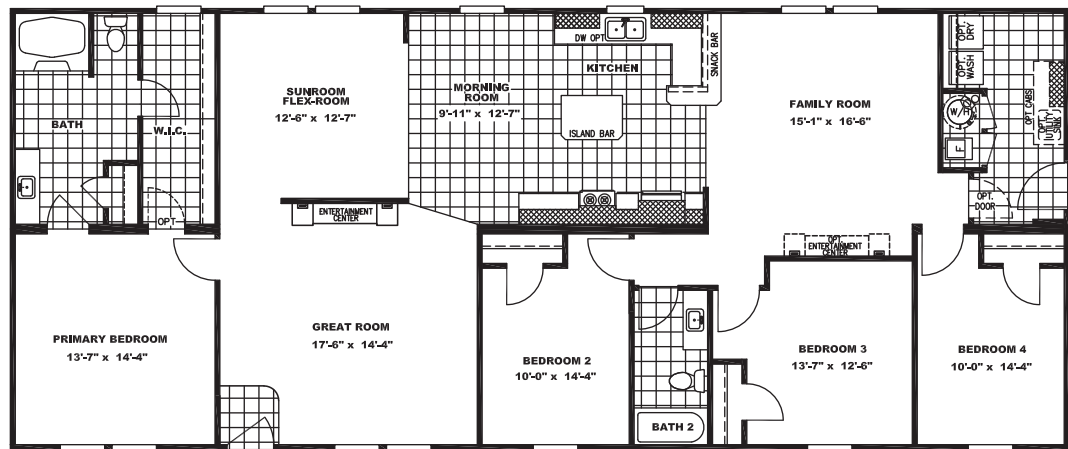

## Winchester Flex

CMQ32724AH / 4 beds / 2 baths / 2,160 sq. ft.

OPT. WALK IN SHOWER BATH

FORMAL DINING ROOM OPT  
(REPLACES FLEX-ROOM)

BEDROOM 5 OPT  
(REPLACES FLEX-ROOM)

WINCHESTER KITCHEN OPT

OPT. GLAMOUR BATH

OPT. TILE SHOWER BATH

This home is built to eBuilt standards.

The home series, floor plans, photos, renderings, specifications, features, pricing, materials and availability shown will vary by retailer and state, and are subject to change without notice.