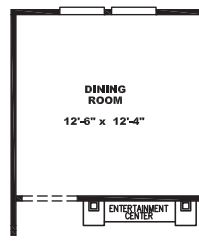

## Winchester Flex

CMQ32724AH / 4 beds / 2 baths / 2,160 sq. ft.

OPT. WALK IN SHOWER BATH

FORMAL DINING ROOM OPT  
(REPLACES FLEX-ROOM)

BEDROOM 5 OPT  
(REPLACES FLEX-ROOM)

WINCHESTER KITCHEN OPT

OPT. GLAMOUR BATH