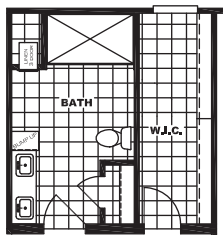

## Winchester Flex

CMQ32724AH / 4 beds / 2 baths / 2,160 sq. ft.

OPT. WALK IN SHOWER BATH

FORMAL DINING ROOM OPT  
(REPLACES FLEX-ROOM)

BEDROOM 5 OPT  
(REPLACES FLEX-ROOM)

WINCHESTER KITCHEN OPT

OPT. GLAMOUR BATH

OPT. TILE SHOWER BATH

This home is built to eBuilt standards.

The home series, floor plans, photos, renderings, specifications, features, pricing, materials and availability shown will vary by retailer and state, and are subject to change without notice.