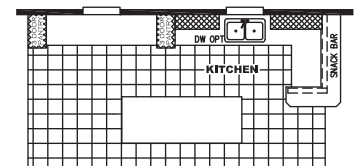

## Winchester Flex

CMQ32724AH / 4 beds / 2 baths / 2,160 sq. ft.

OPT. WALK IN SHOWER BATH

FORMAL DINING ROOM OPT  
(REPLACES FLEX-ROOM)

BEDROOM 5 OPT  
(REPLACES FLEX-ROOM)

WINCHESTER KITCHEN OPT

OPT. GLAMOUR BATH