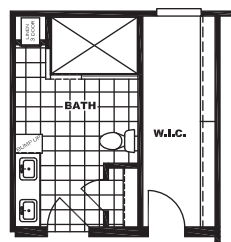

## Winchester Flex

CMQ32724AH / 4 beds / 2 baths / 2,160 sq. ft.

OPT. WALK IN SHOWER BATH

FORMAL DINING ROOM OPT  
(REPLACES FLEX-ROOM)

BEDROOM 5 OPT  
(REPLACES FLEX-ROOM)

WINCHESTER KITCHEN OPT

OPT. GLAMOUR BATH