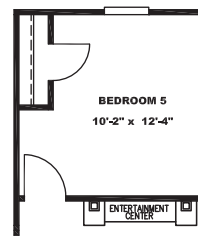

## Winchester Flex

CMQ32724AH / 4 beds / 2 baths / 2,160 sq. ft.

OPT. WALK IN SHOWER BATH

FORMAL DINING ROOM OPT  
(REPLACES FLEX-ROOM)

BEDROOM 5 OPT  
(REPLACES FLEX-ROOM)

WINCHESTER KITCHEN OPT

OPT. GLAMOUR BATH