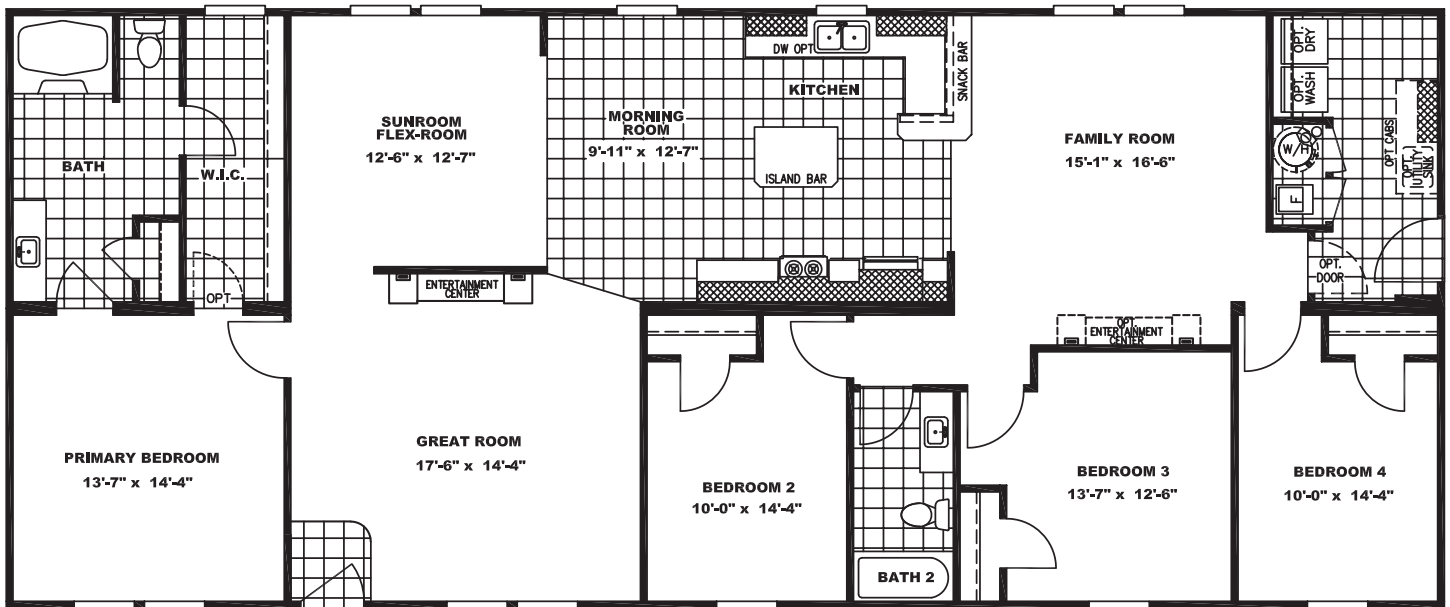

RANGER SERIES

Winchester Flex 32 Wide

CMQ32724AH23 | 4 beds | 2 baths | 2,160 sq. ft.

Constructed with *eBuilt* Standards

The home series, floor plans, photos, renderings, specifications, features, pricing, materials and availability shown will vary by retailer and state, and are subject to change without notice.