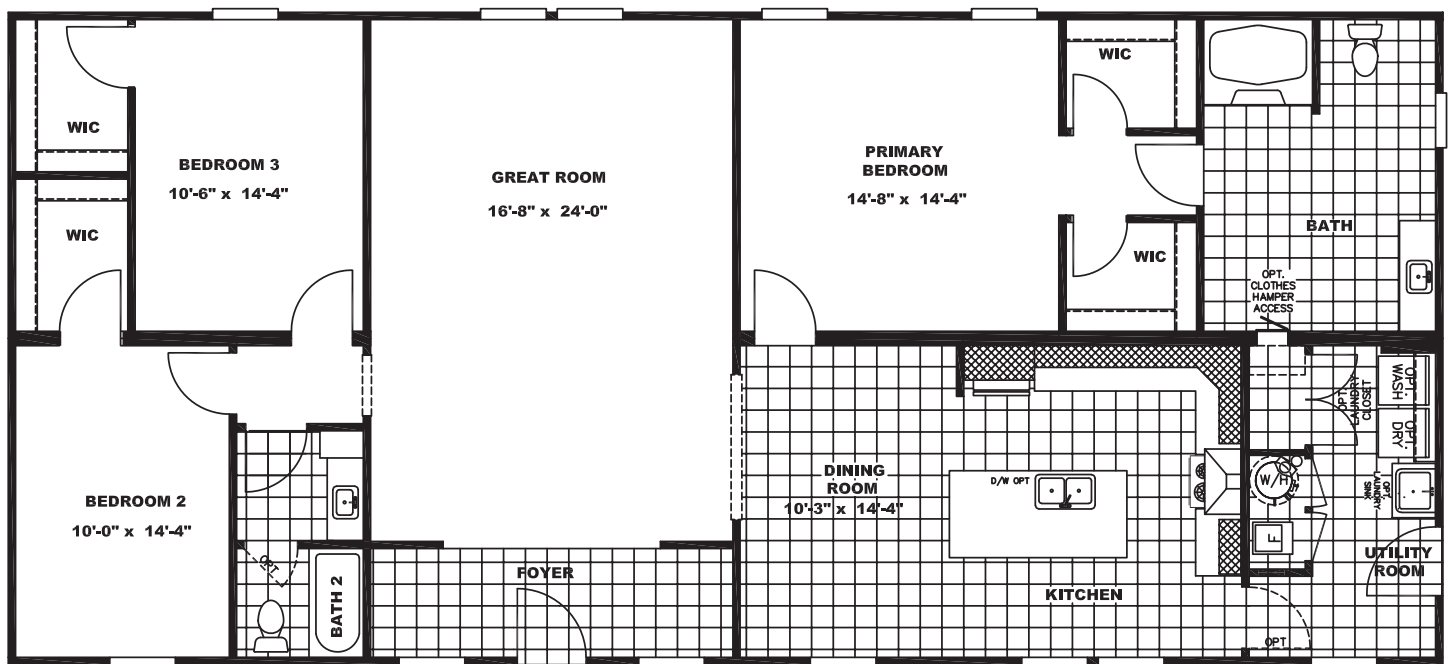

RANGER SERIES

Frontier

CMB32663CH23 | 3 beds | 2 baths | 1,890 sq. ft.

Constructed with *eBuilt* Standards

The home series, floor plans, photos, renderings, specifications, features, pricing, materials and availability shown will vary by retailer and state, and are subject to change without notice.