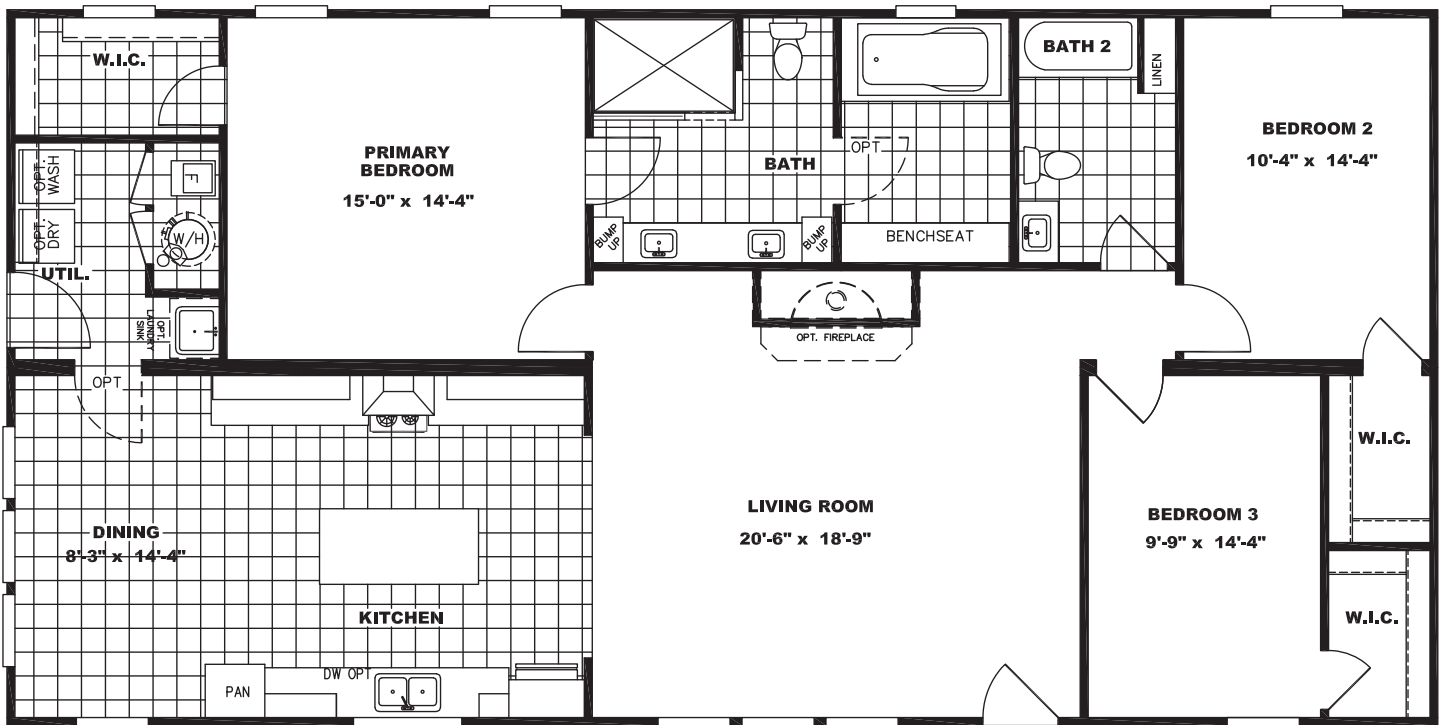

## Remington

CMB32603BH / 3 beds / 2 baths / 1,800 sq. ft.

This home is built to eBuilt standards.

The home series, floor plans, photos, renderings, specifications, features, pricing, materials and availability shown will vary by retailer and state, and are subject to change without notice.