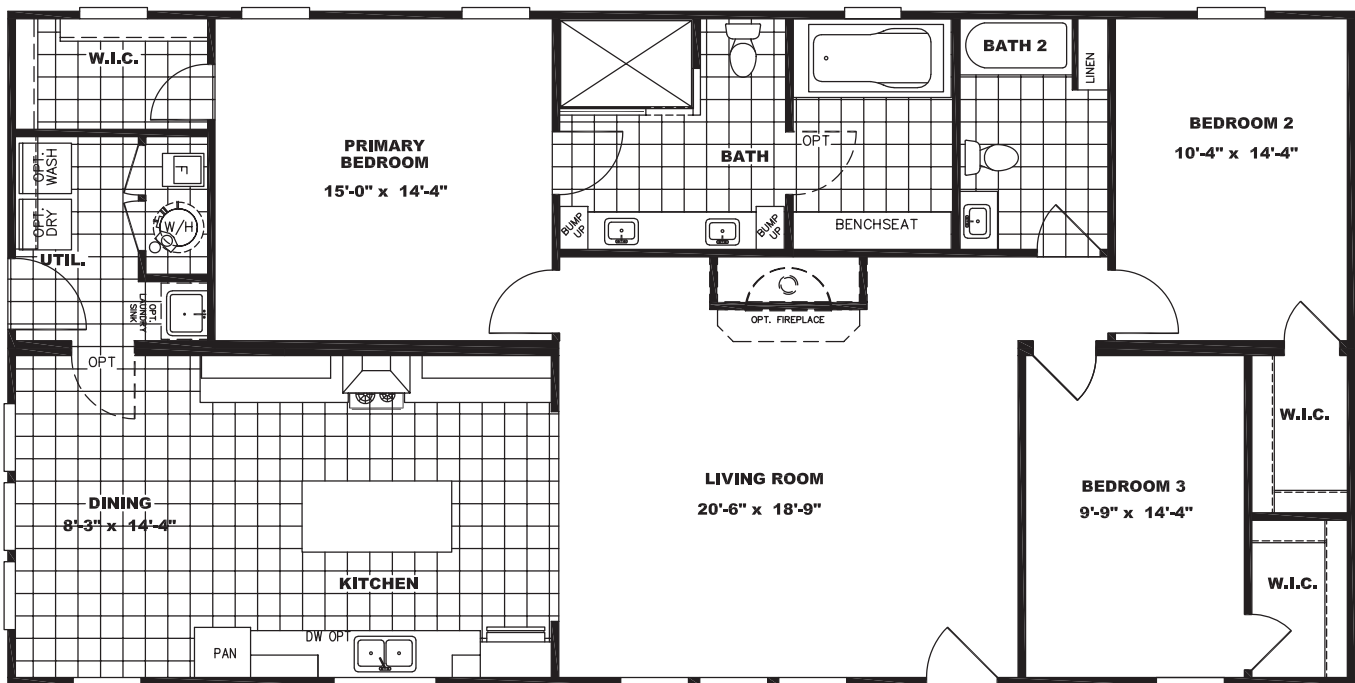

## Remington

CMB32603BH23 | 3 beds | 2 baths | 1,800 sq. ft.

Constructed with **eBuilt Standards**

The home series, floor plans, photos, renderings, specifications, features, pricing, materials and availability shown will vary by retailer and state, and are subject to change without notice.