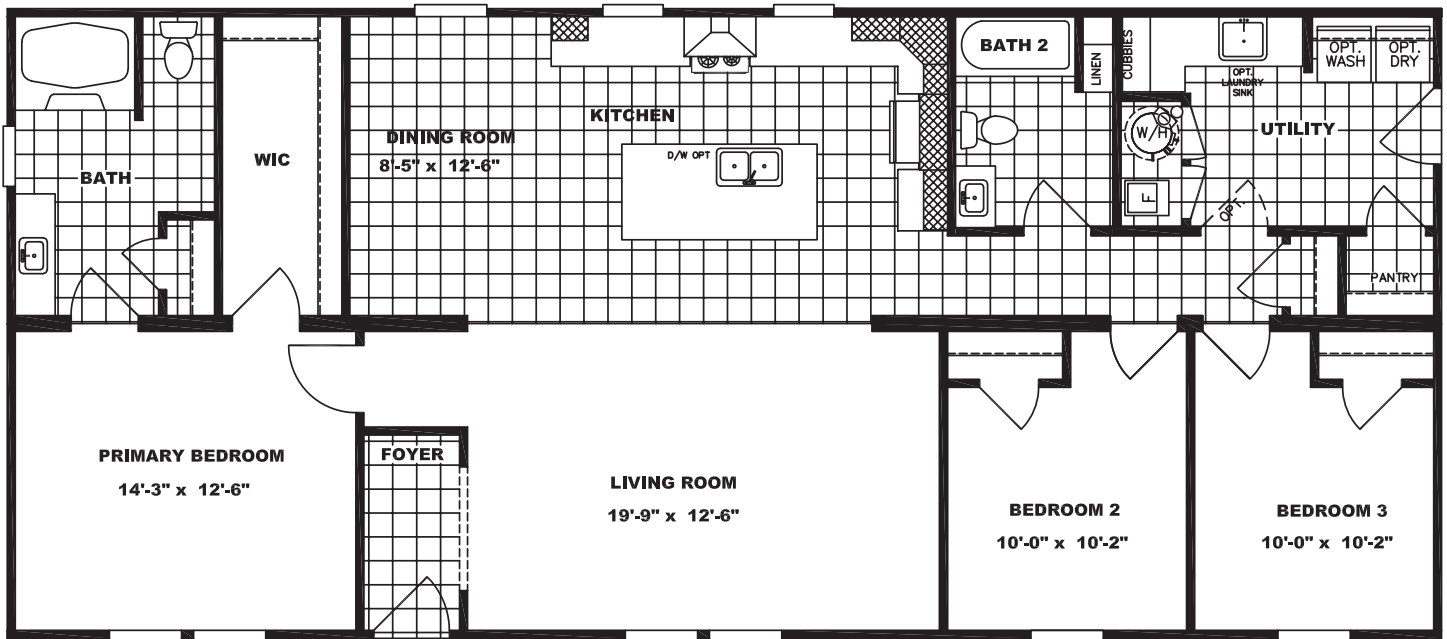

RANGER SERIES

Cheyenne

CMB28603LH23 | 3 beds | 2 baths | 1,580 sq. ft.

Constructed with **eBuilt Standards**

The home series, floor plans, photos, renderings, specifications, features, pricing, materials and availability shown will vary by retailer and state, and are subject to change without notice.