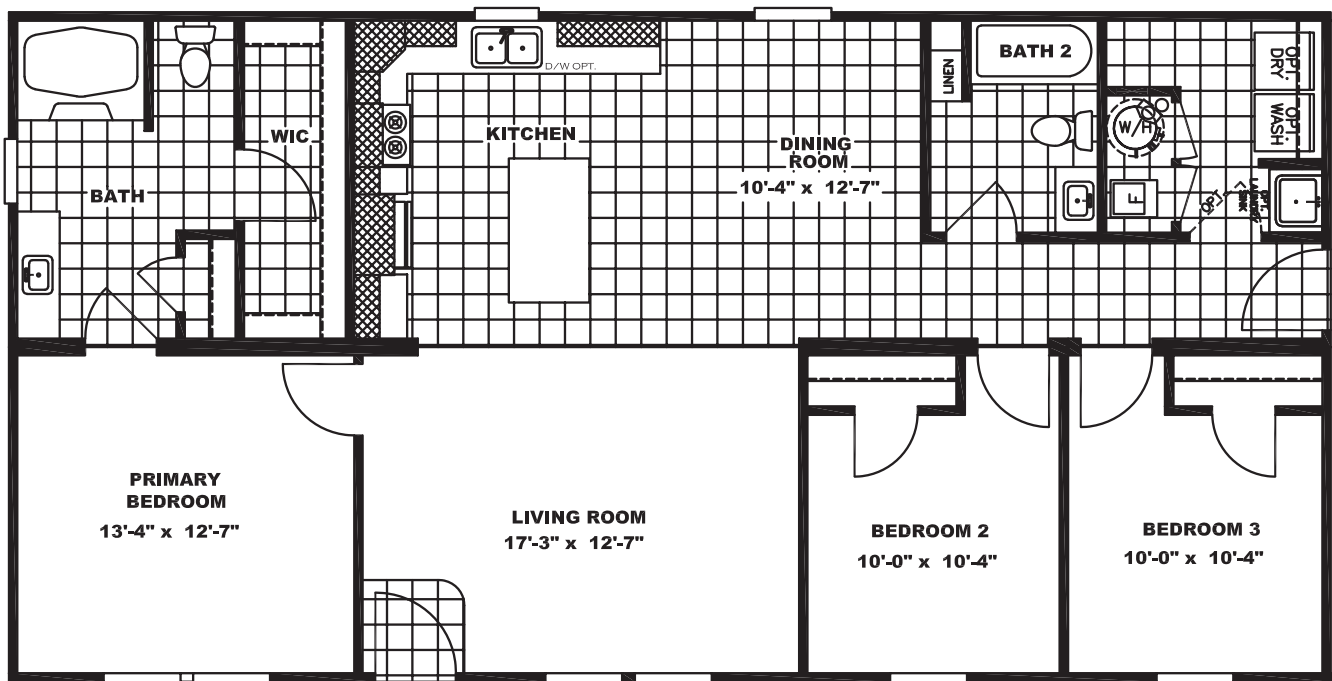

RANGER

SERIES

Tucson

CMB28523CH23 | 3 beds | 2 baths | 1,370 sq. ft.

Constructed with eBuilt Standards

The home series, floor plans, photos, renderings, specifications, features, pricing, materials and availability shown will vary by retailer and state, and are subject to change without notice.