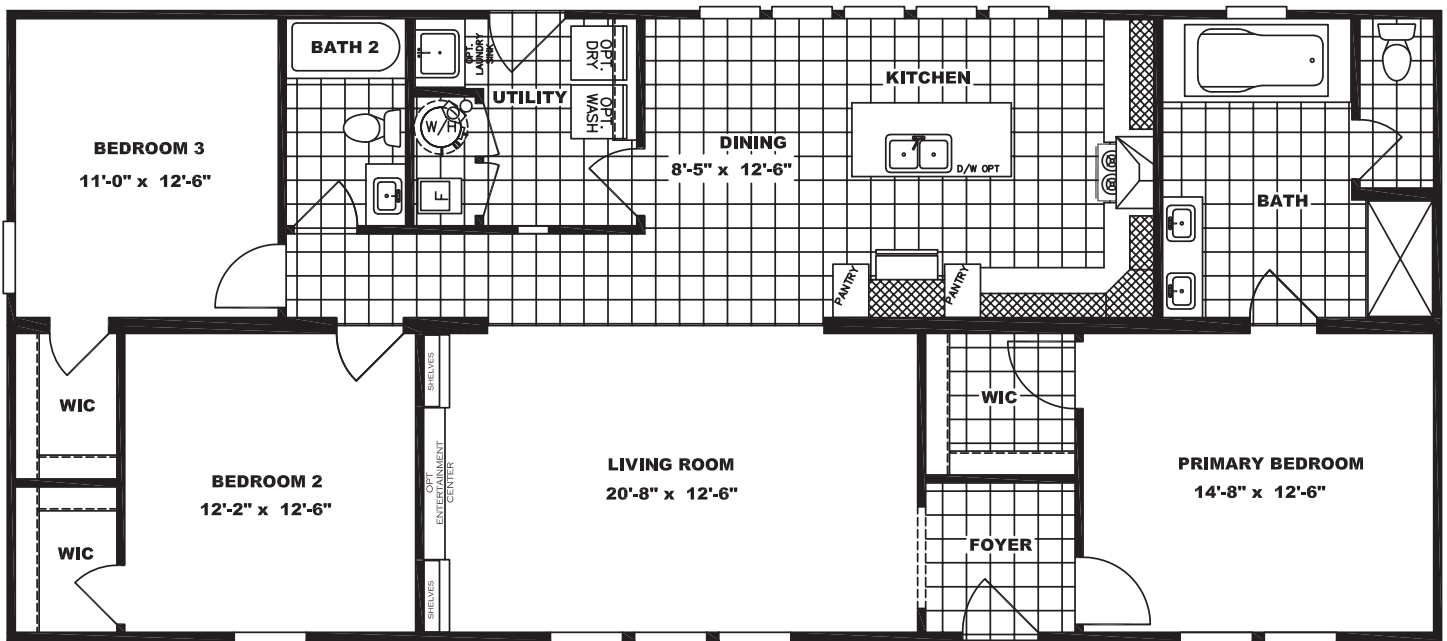

## Classic 60B

CLA28603BH23 | 3 beds | 2 baths | 1,580 sq. ft.

Constructed with eBuilt Standards

The home series, floor plans, photos, renderings, specifications, features, pricing, materials and availability shown will vary by retailer and state, and are subject to change without notice.