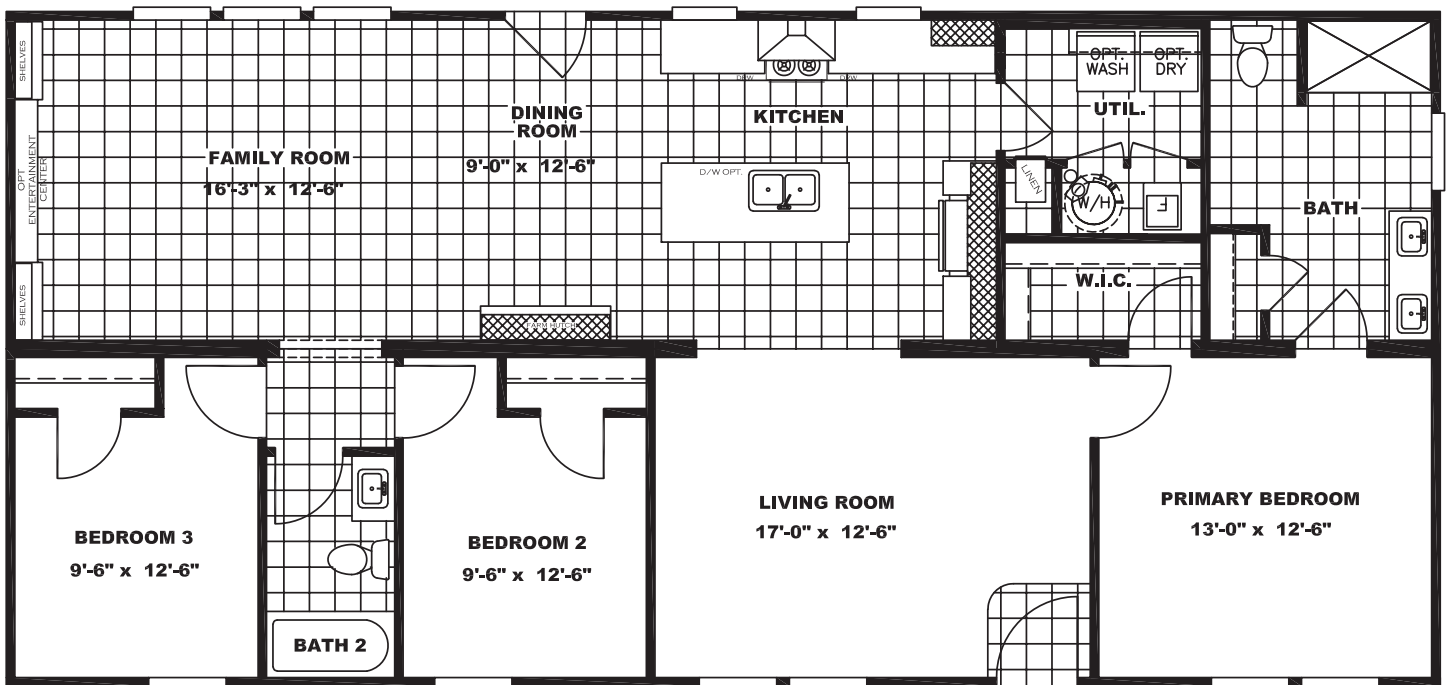

## Classic 56D

CLA28563DH23 | 3 beds | 2 baths | 1,568 sq. ft.

Constructed with *eBuilt* Standards

The home series, floor plans, photos, renderings, specifications, features, pricing, materials and availability shown will vary by retailer and state, and are subject to change without notice.