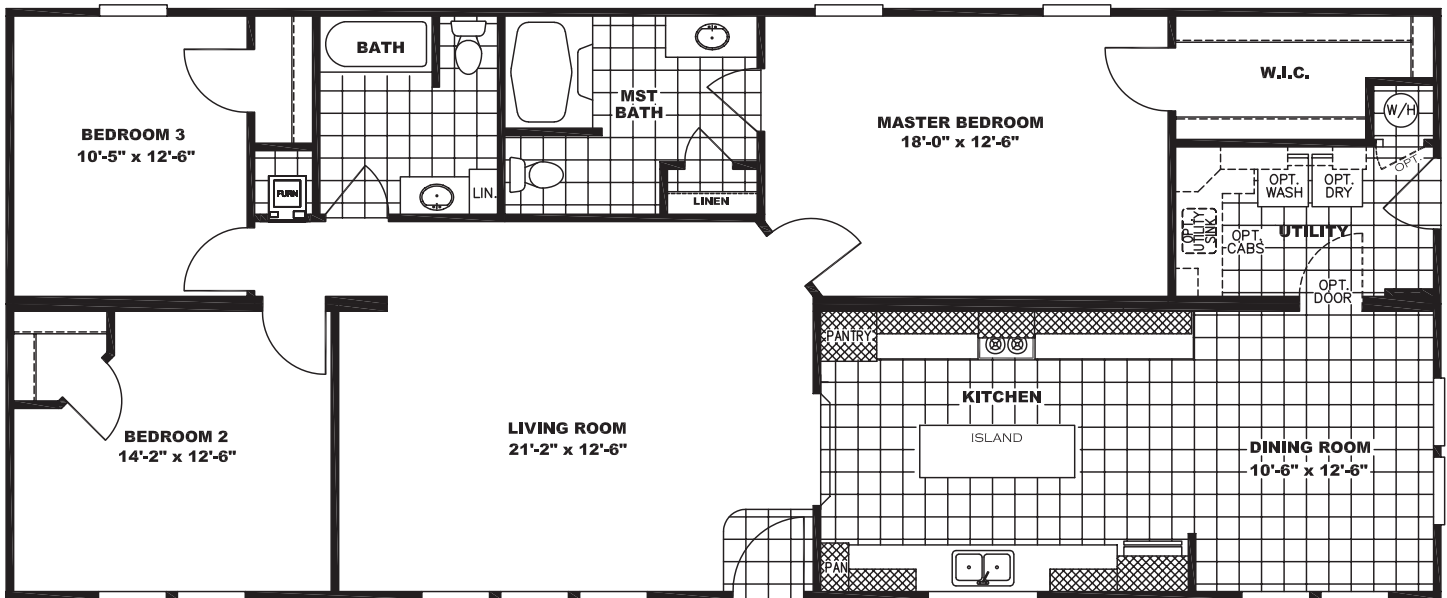

## Castle Pines

AVD28643BH23 | 3 beds | 2 baths | 1,685 sq. ft.

Constructed with eBuilt Standards

The home series, floor plans, photos, renderings, specifications, features, pricing, materials and availability shown will vary by retailer and state, and are subject to change without notice.