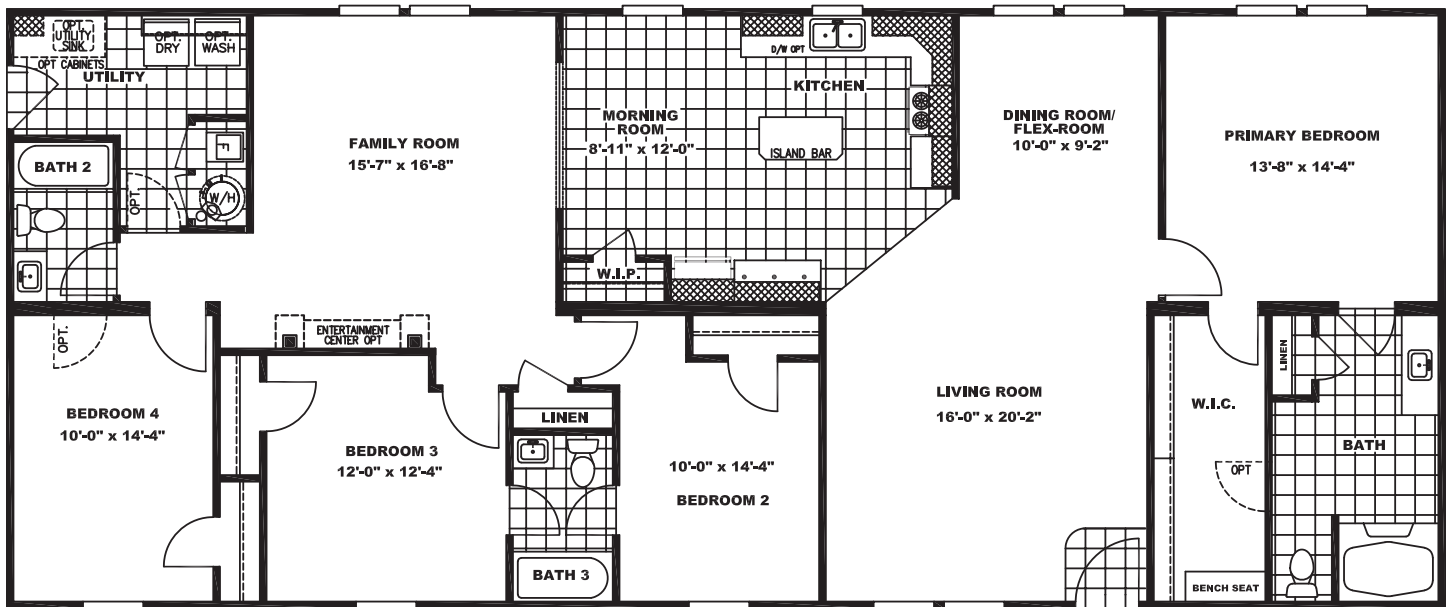

RANGER

SERIES

Brookline Flex 32 Wide

AMQ32724AH23 | 4 beds | 3 baths | 2,160 sq. ft.

Constructed with eBuilt Standards

The home series, floor plans, photos, renderings, specifications, features, pricing, materials and availability shown will vary by retailer and state, and are subject to change without notice.