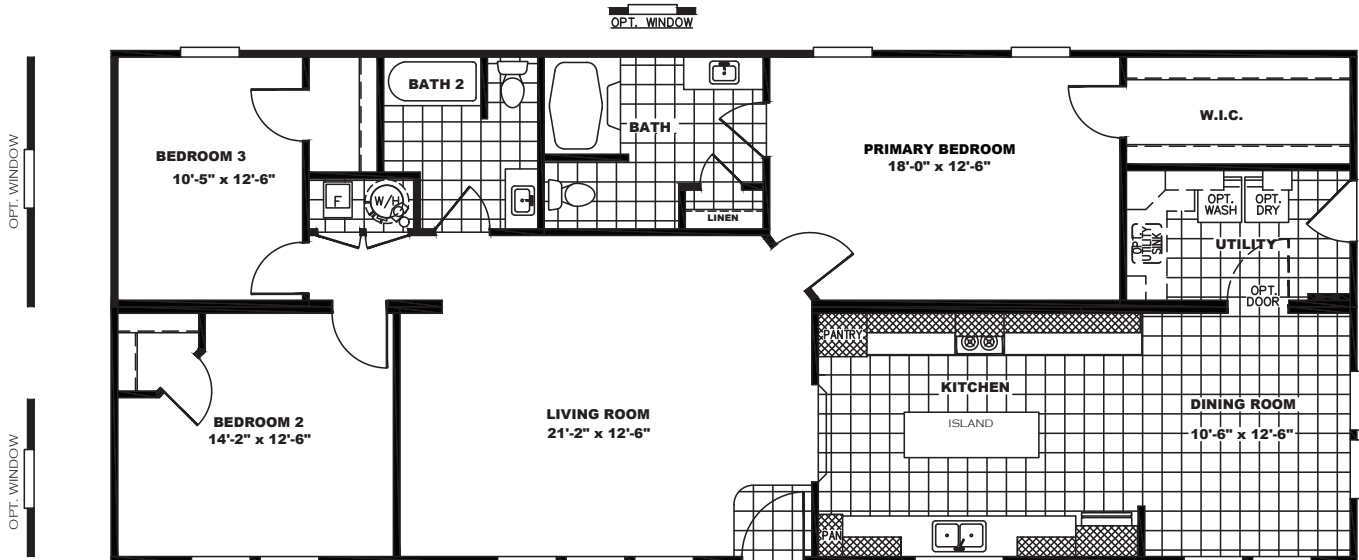

RANGER SERIES

Castle Pines

AVD28643BH / 3 beds / 2 baths / 1,685 sq. ft.

OPT. WALK-IN SHOWER BATH

OPT. GLAMOUR BATH

OPT. TILE SHOWER BATH

OPT. SINK LOCATION

IN ISLAND BAR