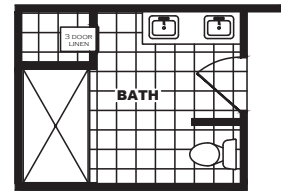

RANGER SERIES

Castle Pines

AVD28643BH / 3 beds / 2 baths / 1,685 sq. ft.

OPT. WALK-IN SHOWER BATH

OPT. GLAMOUR BATH

OPT. TILE SHOWER BATH

OPT. SINK LOCATION

IN ISLAND BAR