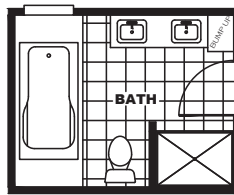

RANGER SERIES

Castle Pines

AVD28643BH / 3 beds / 2 baths / 1,685 sq. ft.

OPT. WALK-IN SHOWER BATH

OPT. GLAMOUR BATH

OPT. TILE SHOWER BATH

OPT. SINK LOCATION

IN ISLAND BAR