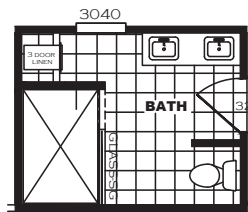

RANGER SERIES

Castle Pines

AVD28643BH / 3 beds / 2 baths / 1,685 sq. ft.

OPT. WALK-IN SHOWER BATH

OPT. GLAMOUR BATH

OPT. TILE SHOWER BATH

OPT. SINK LOCATION

IN ISLAND BAR