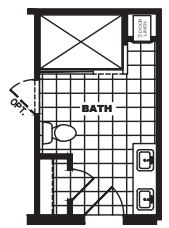

RANGER

SERIES

Tahoe 3272A

RGR32723AH / 3 beds / 2 baths / 2,160 sq. ft.

OPT. GLAMOUR BATH

OPT. WALK-IN SHOWER BATH

OPT. TILE SHOWER BATH

WITH COUNTRY AIRE VANITY