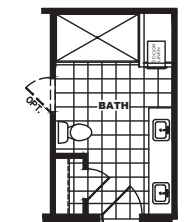

RANGER

SERIES

Tahoe 3272A

RGR32723AH / 3 beds / 2 baths / 2,160 sq. ft.

OPT. GLAMOUR BATH

OPT. WALK-IN SHOWER BATH

OPT. TILE SHOWER BATH

WITH COUNTRY AIRE VANITY