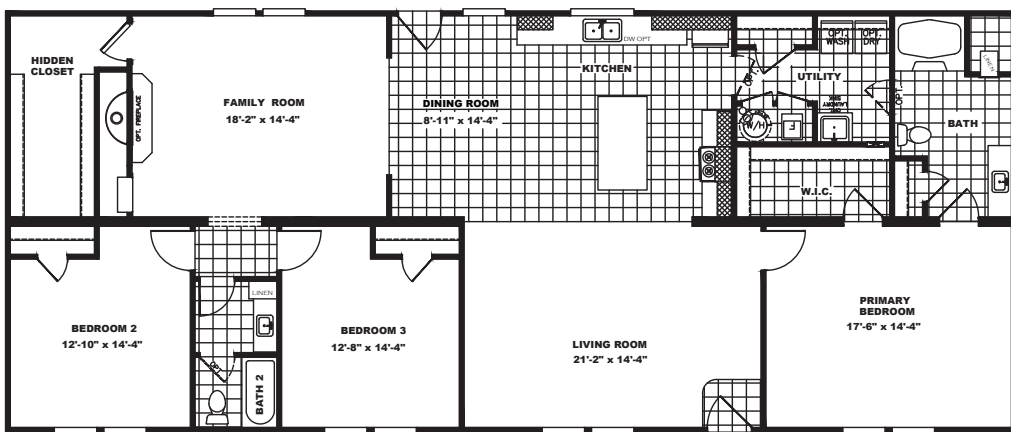

RANGER

SERIES

Tahoe 3272A

RGR32723AH / 3 beds / 2 baths / 2,160 sq. ft.

OPT. GLAMOUR BATH

OPT. WALK-IN SHOWER BATH

OPT. TILE SHOWER BATH

WITH COUNTRY AIRE VANITY