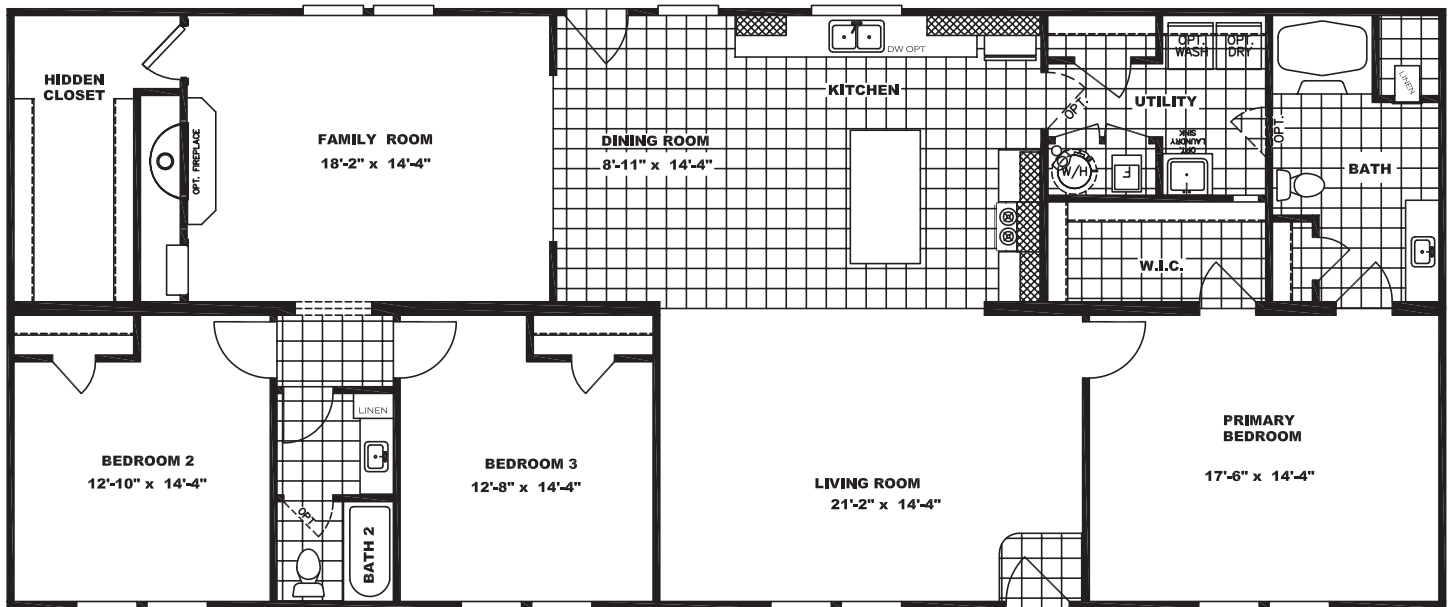

## Tahoe 3272A

RGR32723AH23 | 3 beds | 2 baths | 2,160 sq. ft.

Constructed with *eBuilt* Standards

The home series, floor plans, photos, renderings, specifications, features, pricing, materials and availability shown will vary by retailer and state, and are subject to change without notice.