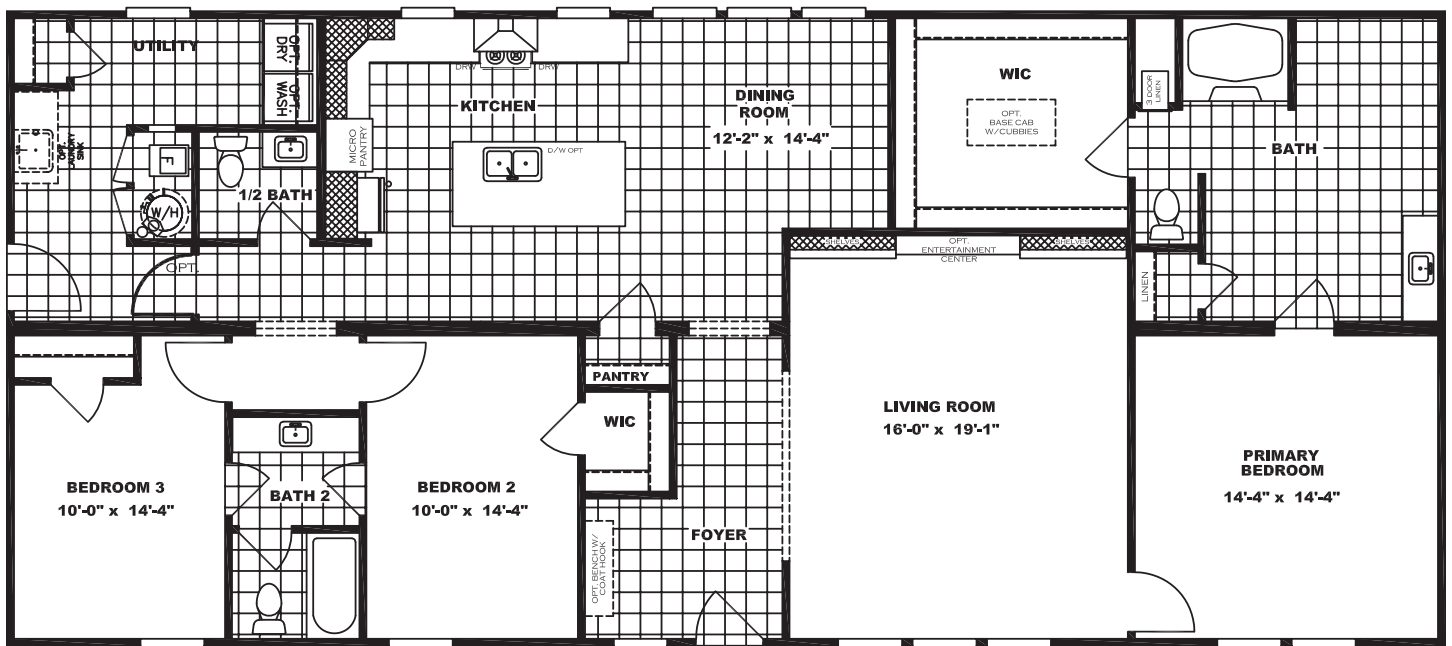

RANGER SERIES

Country Aire

RGR32683EH23 | 3 beds | 3 baths | 2,040 sq. ft.

Constructed with *eBuilt* Standards

The home series, floor plans, photos, renderings, specifications, features, pricing, materials and availability shown will vary by retailer and state, and are subject to change without notice.