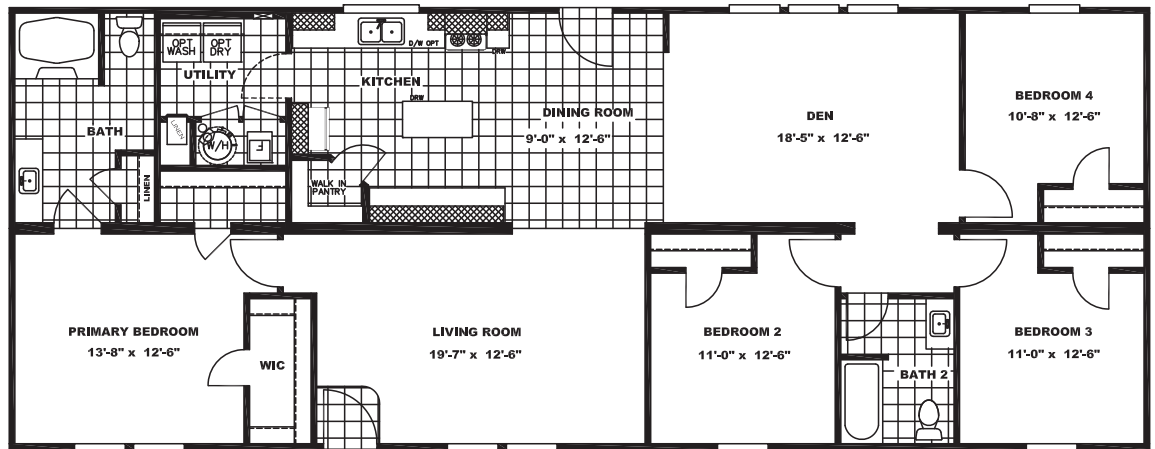

## Santa Fe 684A

RGR28684AH / 4 beds / 2 baths / 1,790 sq. ft.

OPT. GLAMOUR BATH

OPT. TILE SHOWER BATH

OPT. WALK-IN SHOWER BATH

OPT. DEN W/ 3 BEDROOM

This home is built to eBuilt standards.

The home series, floor plans, photos, renderings, specifications, features, pricing, materials and availability shown will vary by retailer and state, and are subject to change without notice.