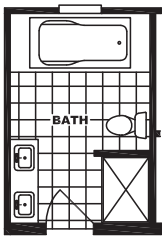

## Santa Fe 684A

RGR28684AH / 4 beds / 2 baths / 1,790 sq. ft.

OPT. GLAMOUR BATH

OPT. TILE SHOWER BATH

OPT. WALK-IN SHOWER BATH

OPT. DEN W/ 3 BEDROOM

This home is built to eBuilt standards.

The home series, floor plans, photos, renderings, specifications, features, pricing, materials and availability shown will vary by retailer and state, and are subject to change without notice.