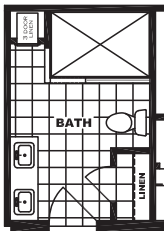

## Santa Fe 684A

RGR28684AH / 4 beds / 2 baths / 1,790 sq. ft.

OPT. GLAMOUR BATH

OPT. TILE SHOWER BATH

OPT. WALK-IN SHOWER BATH

OPT. DEN W/ 3 BEDROOM

This home is built to eBuilt standards.

The home series, floor plans, photos, renderings, specifications, features, pricing, materials and availability shown will vary by retailer and state, and are subject to change without notice.