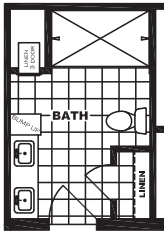

## Santa Fe 684A

RGR28684AH / 4 beds / 2 baths / 1,790 sq. ft.

OPT. GLAMOUR BATH

OPT. TILE SHOWER BATH

OPT. WALK-IN SHOWER BATH

OPT. DEN W/ 3 BEDROOM

This home is built to eBuilt standards.

The home series, floor plans, photos, renderings, specifications, features, pricing, materials and availability shown will vary by retailer and state, and are subject to change without notice.