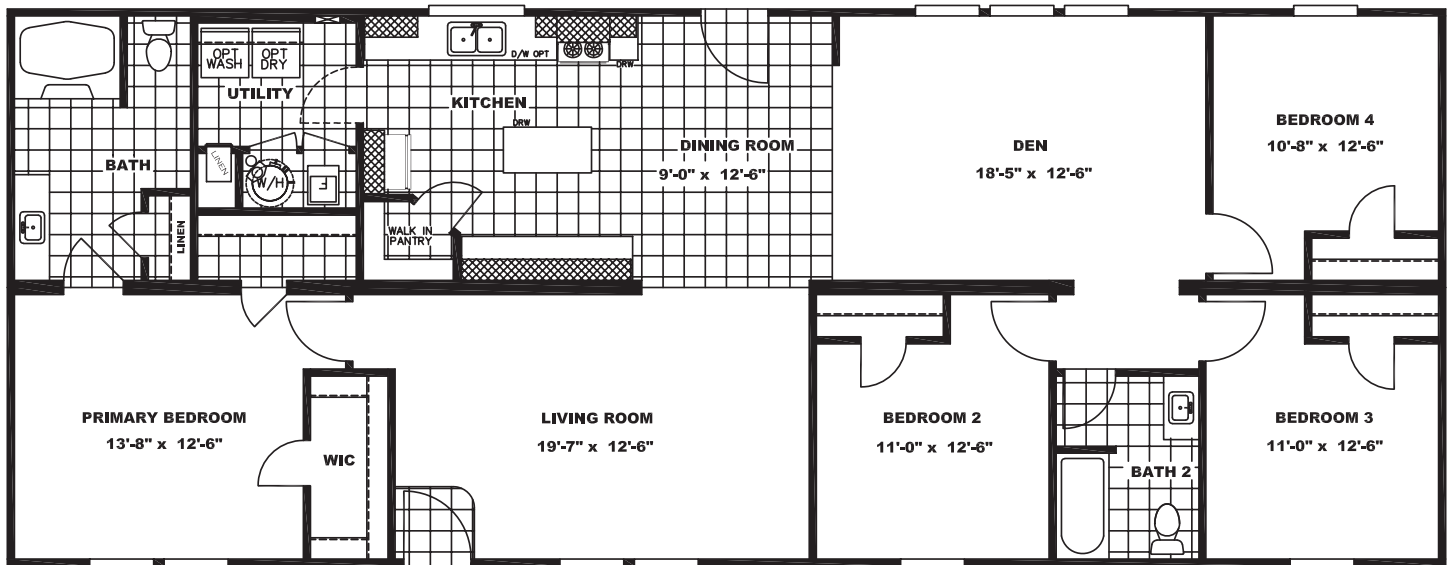

RANGER

SERIES

Santa Fe 684A

RGR28684AH23 | 4 beds | 2 baths | 1,790 sq. ft.

Constructed with *eBuilt* Standards

The home series, floor plans, photos, renderings, specifications, features, pricing, materials and availability shown will vary by retailer and state, and are subject to change without notice.