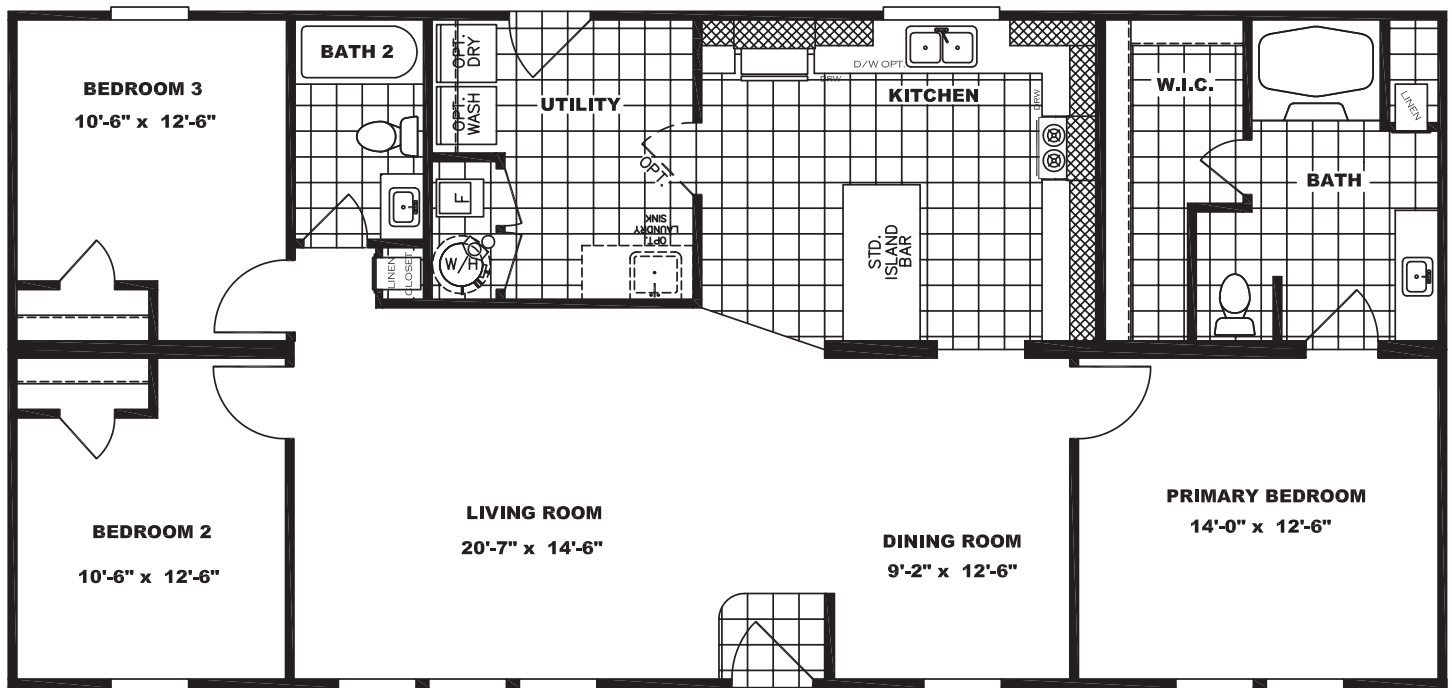

RANGER

SERIES

Maverick 56A

RGR28563AH23 | 3 beds | 2 baths | 1,568 sq. ft.

Constructed with *eBuilt* Standards

The home series, floor plans, photos, renderings, specifications, features, pricing, materials and availability shown will vary by retailer and state, and are subject to change without notice.