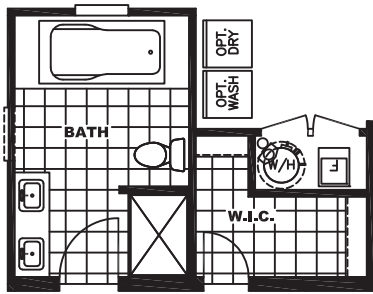

## Sundance 48B

RGR28483BH / 3 beds / 2 baths / 1,264 sq. ft.

**OPT GLAMOUR BATH**

**72" TILE SHOWER OPT**

**OPT. WALK IN SHOWER BATH**

This home is built to eBuilt standards.

The home series, floor plans, photos, renderings, specifications, features, pricing, materials and availability shown will vary by retailer and state, and are subject to change without notice.