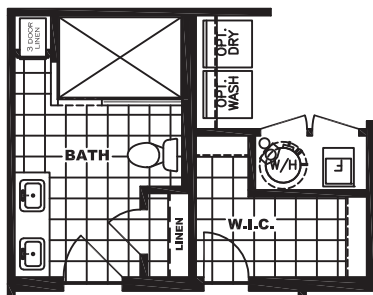

## Sundance 48B

RGR28483BH / 3 beds / 2 baths / 1,264 sq. ft.

**OPT GLAMOUR BATH**

**72" TILE SHOWER OPT**

**OPT. WALK IN SHOWER BATH**

This home is built to eBuilt standards.

The home series, floor plans, photos, renderings, specifications, features, pricing, materials and availability shown will vary by retailer and state, and are subject to change without notice.