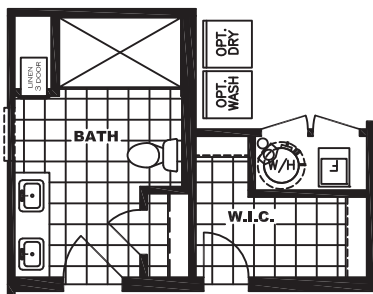

## Sundance 48B

RGR28483BH / 3 beds / 2 baths / 1,264 sq. ft.

**OPT GLAMOUR BATH**

**72" TILE SHOWER OPT**

**OPT. WALK IN SHOWER BATH**

This home is built to eBuilt standards.

The home series, floor plans, photos, renderings, specifications, features, pricing, materials and availability shown will vary by retailer and state, and are subject to change without notice.