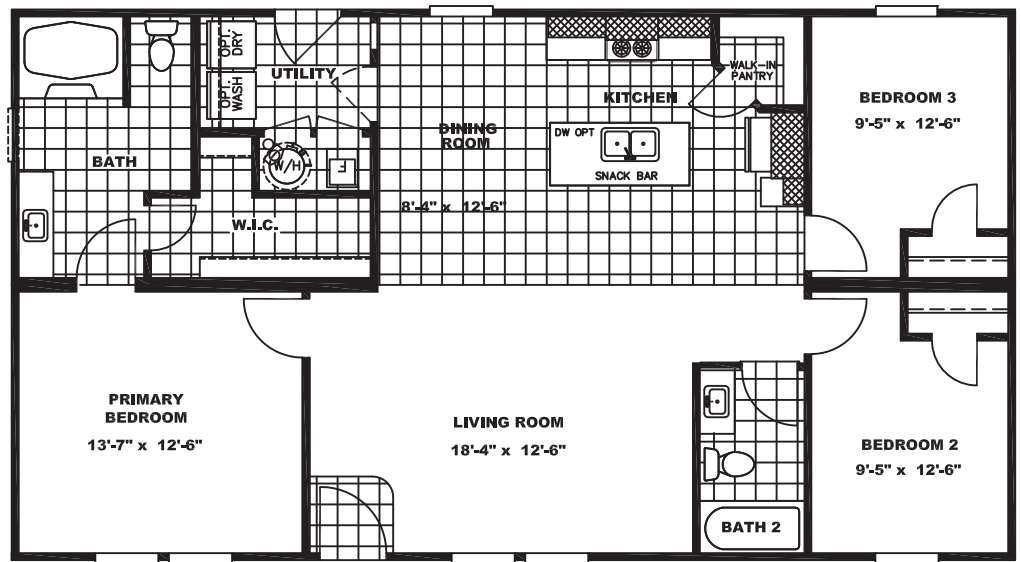

## Sundance 48B

RGR28483BH / 3 beds / 2 baths / 1,264 sq. ft.

**OPT GLAMOUR BATH**

**72" TILE SHOWER OPT**

**OPT. WALK IN SHOWER BATH**

This home is built to eBuilt standards.

The home series, floor plans, photos, renderings, specifications, features, pricing, materials and availability shown will vary by retailer and state, and are subject to change without notice.