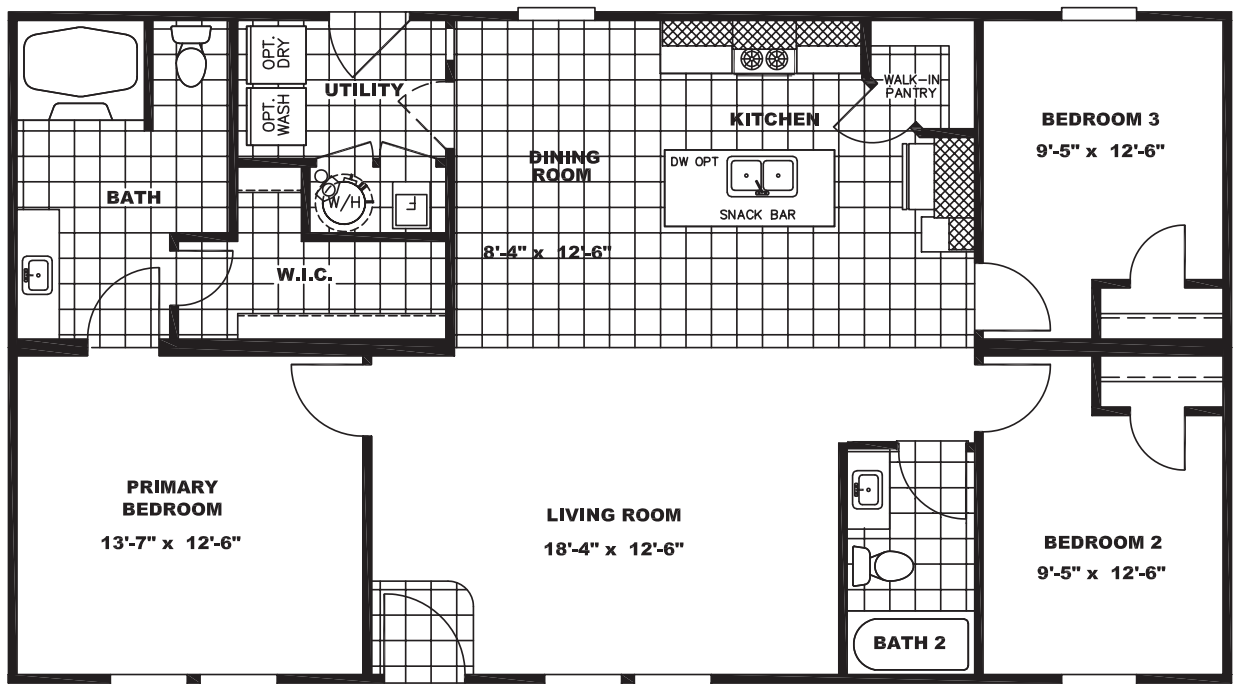

RANGER

SERIES

Sundance 48B

RGR28483BH23 | 3 beds | 2 baths | 1,264 sq. ft.

Constructed with eBuilt Standards

The home series, floor plans, photos, renderings, specifications, features, pricing, materials and availability shown will vary by retailer and state, and are subject to change without notice.