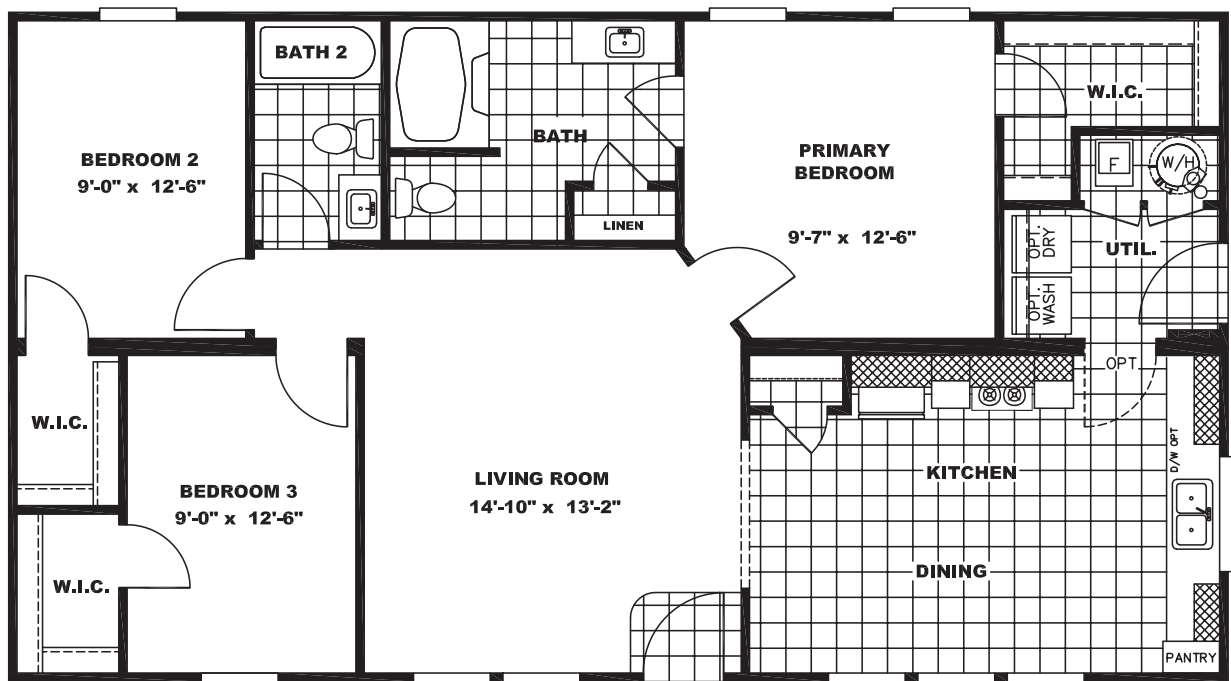

RANGER SERIES

Renegade 48A

RGR28483AH23 | 3 beds | 2 baths | 1,264 sq. ft.

Constructed with *eBuilt* Standards

The home series, floor plans, photos, renderings, specifications, features, pricing, materials and availability shown will vary by retailer and state, and are subject to change without notice.